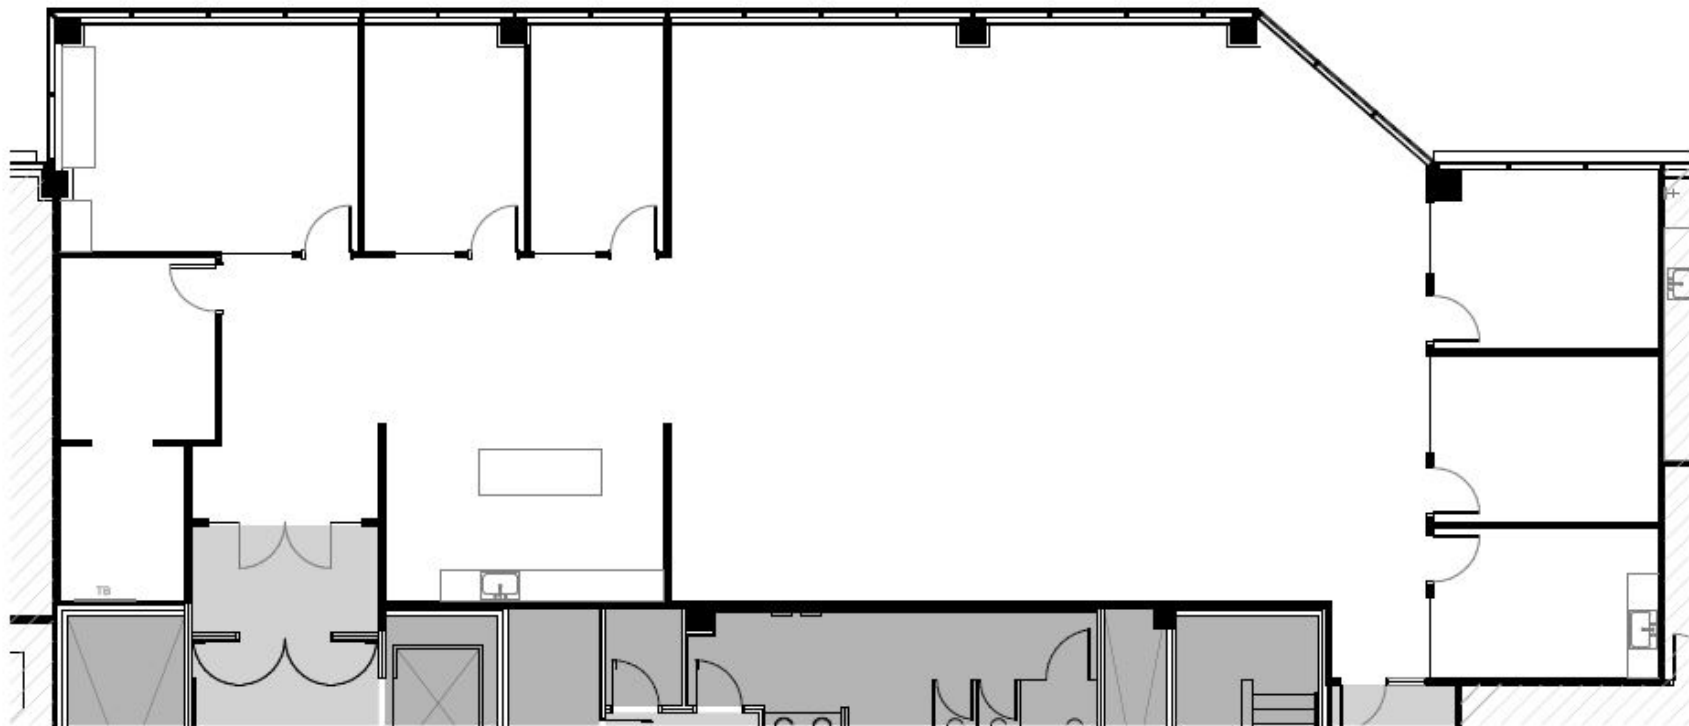

# Suite 440

4,720 RSF

9635 MAROON CIRCLE, ENGLEWOOD, CO 80112

**PETER THOMAS**  
pthomas@lpc.com  
303.324.0677

**ANDREW PIEGRAS**  
apiegras@lpc.com  
303.226.8209

LINCOLN  
PROPERTY  
COMPANY

MARK  CAPITAL