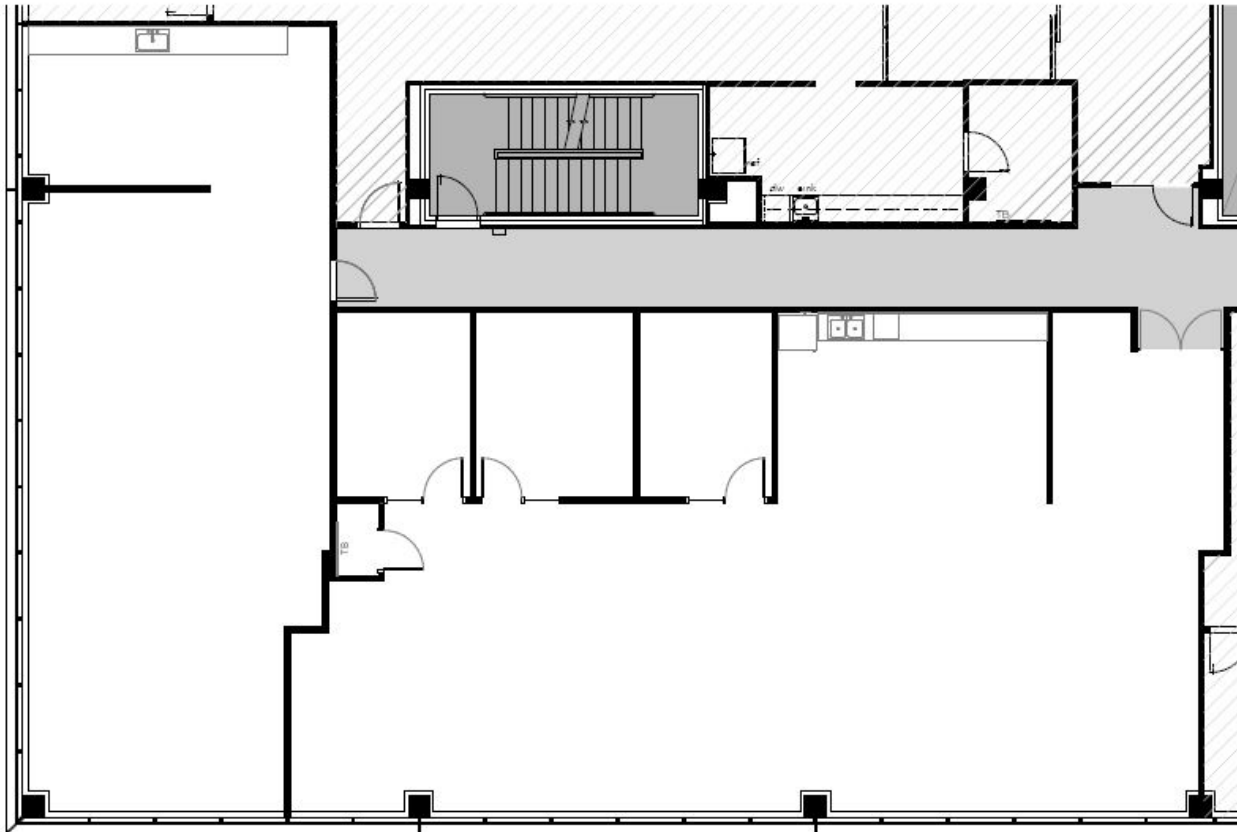

# Suite 310/320

4,720 RSF

9635 MAROON CIRCLE, ENGLEWOOD, CO 80112

**PETER THOMAS**

pthomas@lpc.com  
303.324.0677

**ANDREW PIEGRAS**

apiegras@lpc.com  
303.226.8209

LINCOLN  
PROPERTY  
COMPANY