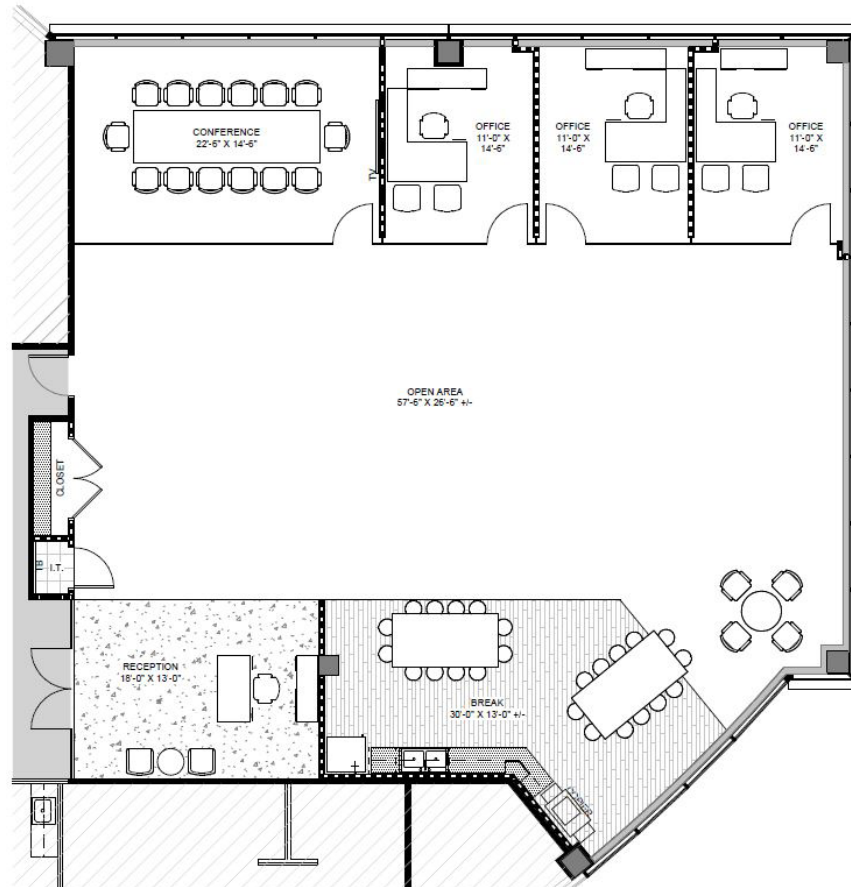

Suite 260

3,927 RSF

9635 MAROON CIRCLE, ENGLEWOOD, CO 80112

PETER THOMAS
pthomas@lpc.com
303.324.0677

ANDREW PIEGRAS
apiegras@lpc.com
303.226.8209

LINCOLN
PROPERTY
COMPANY

MARK  CAPITAL