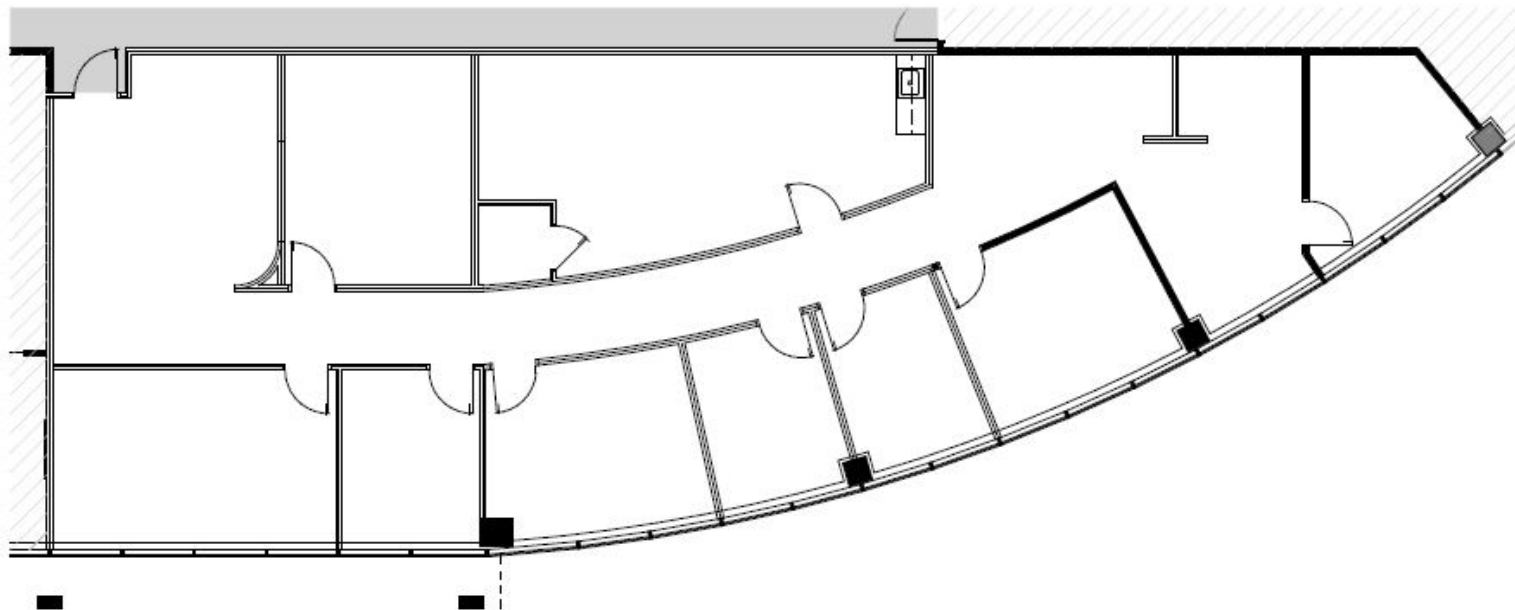

# Suite 230

3,344 RSF

9635 MAROON CIRCLE, ENGLEWOOD, CO 80112

**PETER THOMAS**  
pthomas@lpc.com  
303.324.0677

**ANDREW PIEGRAS**  
apiegras@lpc.com  
303.226.8209

LINCOLN  
PROPERTY  
COMPANY

MARK  CAPITAL