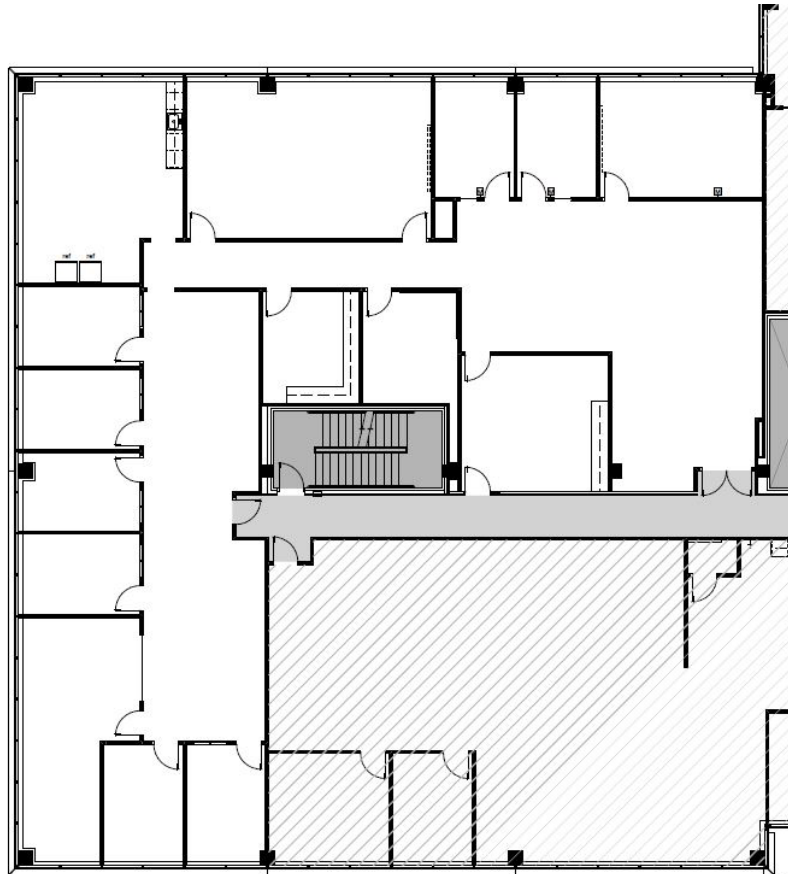

# Suite 200

6,484 RSF

9635 MAROON CIRCLE, ENGLEWOOD, CO 80112

**PETER THOMAS**  
pthomas@lpc.com  
303.324.0677

**ANDREW PIEGRAS**  
apiegras@lpc.com  
303.226.8209

LINCOLN  
PROPERTY  
COMPANY

MARK  CAPITAL