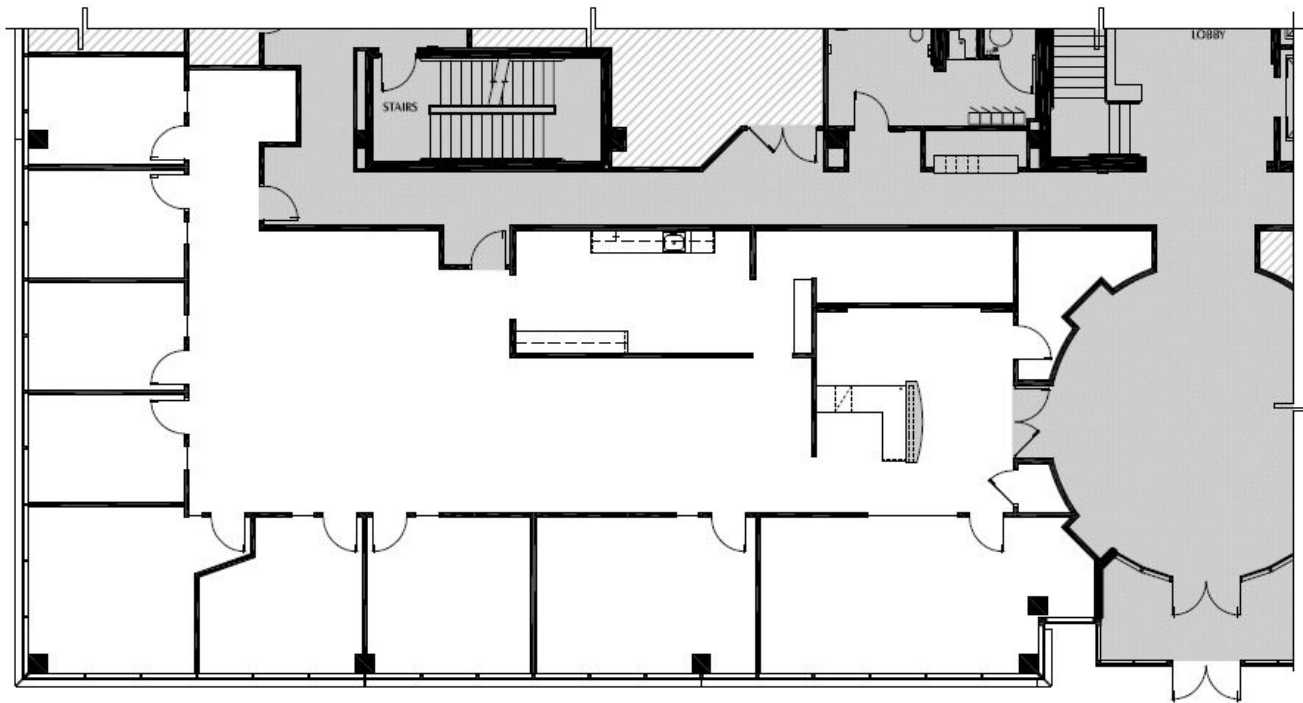

Suite 125

4,615 RSF

9635 MAROON CIRCLE, ENGLEWOOD, CO 80112

PETER THOMAS
pthomas@lpc.com
303.324.0677

ANDREW PIEGRAS
apiegras@lpc.com
303.226.8209

LINCOLN
PROPERTY
COMPANY

MARK  CAPITAL